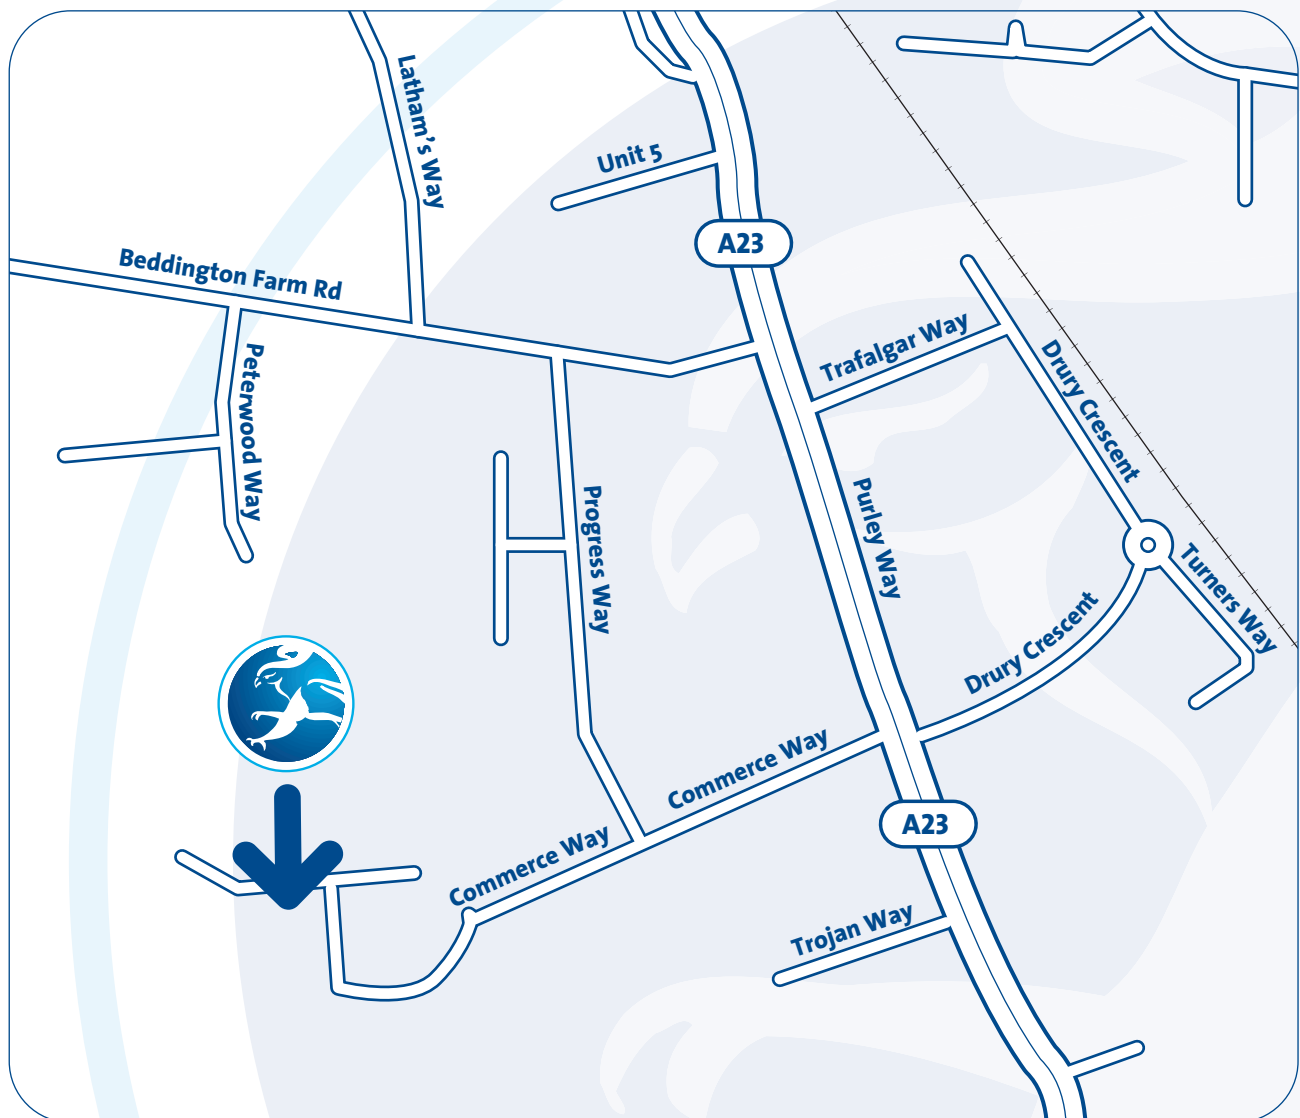

Dennis Eagle LTD
Unit 1 Commerce
Business Park
19 Commerce Way
Croydon
SURREY CR0 4YL

T:020 8662 4500

F:020 8662 4518

www.dennis-eagle.co.uk

From Heathcote Industrial Estate

Starting at Heathcote Industrial Estate (CV34 6TE), turn right onto Heathcote Lane. At the roundabout take the 2nd exit onto the A452 (signposted M40, Banbury, Stow). At the next roundabout take the 1st exit onto the A452 (signposted M40 South, Banbury). Branch left, then join the M40 motorway (signposted London, Banbury). Continue along the M40 for 44 miles past the Cherwell Valley Service Area (Moto) and the Oxford Service Area (Welcome Break) and leave the M40 at junction 1a, then join the M25 motorway (signposted Heathrow Airport) for 41 miles. Leave the M25 at junction 7, and join the M23 motorway (signposted Croydon), leave the M23 after 23 miles at junction 7, then merge onto the A23. At Hooley traffic signals continue straight on. At the first roundabout around 4 miles from the M23 take the 1st exit onto the A23 (signposted Central London). At Purley Cross continue forward for 2 miles on Purley Way then turn left onto Commerce Way. Follow around to Unit 1.

DENNIS EAGLE LTD
DESIGNED WITH YOU IN MIND

Location map Croydon, London